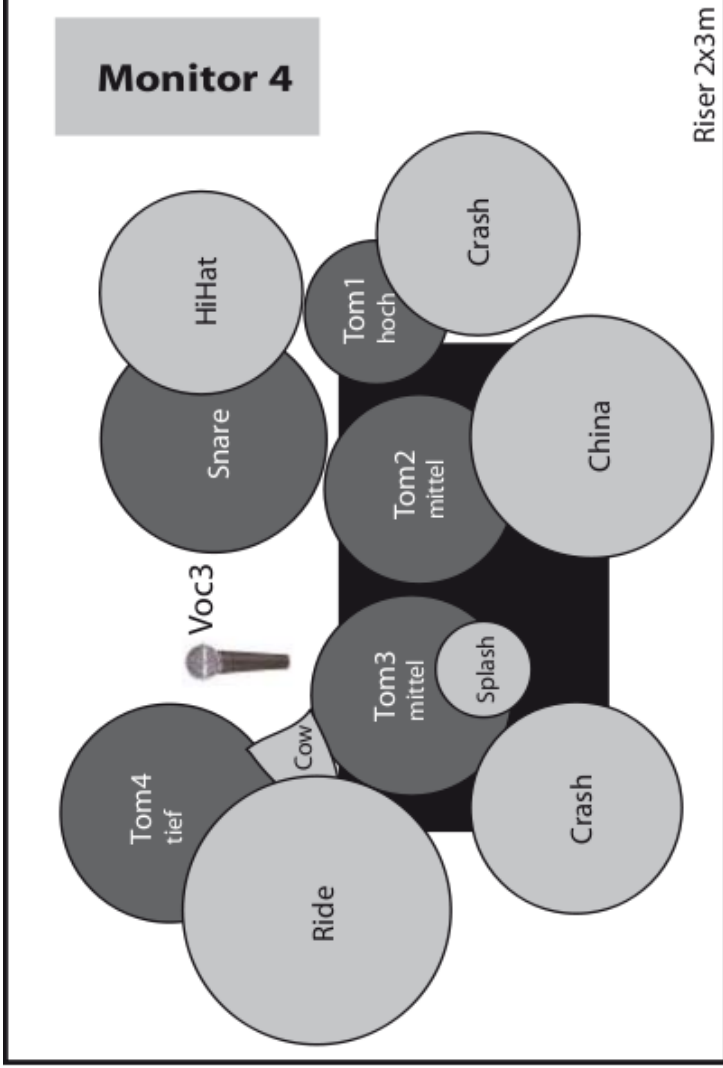

Evil Caries

2x230V 

Bass Amp

Riser 2x3m

230V 

Key

Voc2 

Monitor 1

Guitar Amp

Git 

2x230V 

Voc1 

Monitor 2

Trump1
+Back1 

Monitor 3

Trump2 

Monitor 3

Tromb2 

Tromb1 

FRONT OF STAGE (min. 4x6m)